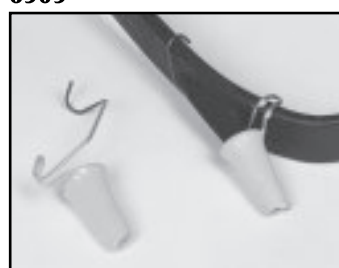

HYDRON INCORPORATED

CCA GAFFS

**350lb.
RATED**

C.C.A. Gaff - The utility pole widely accepted and used today is salt treated. Through the years, linemen have had difficulty climbing salt treated poles because conventional gaffs did not work efficiently.

REPLACEABLE GAFFS - PIN STYLE

- 9106 1 11/16" C.C.A. pole gaff designed to penetrate the hardest poles with ease
- 9206 1 3/4" pole gaffs as supplied on pole climbers 9408
- 9306 2 11/16" tree gaffs as supplied on tree climbers 9508

9106
Patented

9206

9306

For screw style replaceable gaffs see page 5.

GAFF PROTECTORS

60091

6909U

6909

6909 Plastic coated spring type clip-ons protect gaffs from damage and from damaging equipment in tool bags. For permanent gaff pole climbers only.

6909U A wire coated gaff guard designed to fit all manufacturers of permanent and replaceable pole climbers.