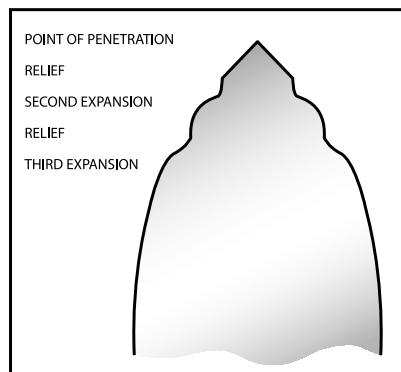

HYDRON INCORPORATED

CCA GAFFS

**350lb.
RATED**

C.C.A. Gaff - The utility pole widely accepted and used today is salt treated. Through the years, linemen have had difficulty climbing salt treated poles because conventional gaffs did not work efficiently.

Buckingham Manufacturing, in conjunction with Koppers, developed a gaff to make gaff penetration easier. The method in which the gaff penetrates is through expansion and relief, much like a serrated knife (see diagram). The C.C.A. gaff is available in permanent and replacement styles.