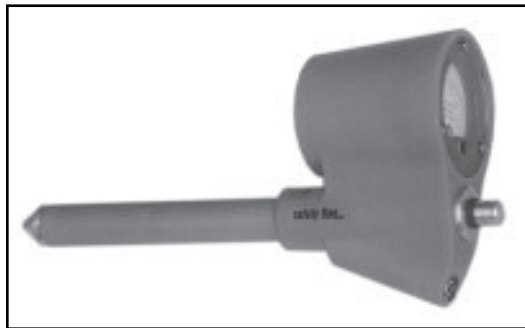

HYDRON INCORPORATED

METER PARTS AND ACCESSORIES

NO.	DESCRIPTION	WEIGHT
81280TEALB	15 - 25 kV Elbow Adapter	1 lb
81280TBALB	15 - 25 kV Bushing Adapter	1 lb
81280LHM	Hook Adapter	1 lb
81280LPM	Probe Adapter	1 lb
3403	QC to Universal Adapter	1 lb
3402TH5811	QC to Grip All Adapter	1 lb
10022CHL	Handle with Threaded Ferrule and Cap (2 required)	1 lb
10022HSL	Handle with Threaded Ferrule and Ferrule with Stud (4 required)	1 lb
PA25S	25 kV Voltage Sensor with Quick Change	2 lbs
PA35S	35 kV Voltage Sensor with Quick Change	1 lb
PA25PP	Phasing Probe with Quick Change	1 lb
PA25T	3 kV Power Supply	3 lbs
PA25B	Box with Foam Padding	7 lbs
81280FL	8' Lead with Female Adapter	2 lbs
81280ML	8' Lead, Standard	2 lbs
81280B1	6 Volt Battery	

81280TBALB

81280LHM

81280LPM

3403

3402TH5811

PA25S

PA25PP

10022CHL (2 ea.) & 10022HSL (4 ea.)