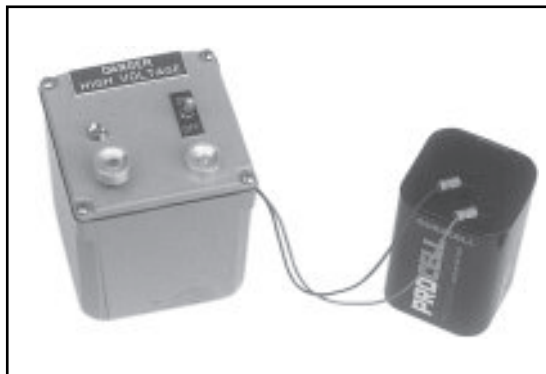

HYDRON INCORPORATED

METER PARTS AND ACCESSORIES

NO.	DESCRIPTION	WEIGHT
81280TEALB	15 - 25 kV Elbow Adapter	1 lb
81280TBALB	15 - 25 kV Bushing Adapter	1 lb
81280LHM	Hook Adapter	1 lb
81280LPM	Probe Adapter	1 lb
3403	QC to Universal Adapter	1 lb
3402TH5811	QC to Grip All Adapter	1 lb
10022CHL	Handle with Threaded Ferrule and Cap (2 required)	1 lb
10022HSL	Handle with Threaded Ferrule and Ferrule with Stud (4 required)	1 lb
PA25S	25 kV Voltage Sensor with Quick Change	2 lbs
PA35S	35 kV Voltage Sensor with Quick Change	1 lb
PA25PP	Phasing Probe with Quick Change	1 lb
PA25T	3 kV Power Supply	3 lbs
PA25B	Box with Foam Padding	7 lbs
81280FL	8' Lead with Female Adapter	2 lbs
81280ML	8' Lead, Standard	2 lbs
81280B1	6 Volt Battery	

81280TBALB

81280LHM

81280LPM

3403

3402TH5811

PA25S

PA25PP

10022CHL (2 ea.) & 10022HSL (4 ea.)